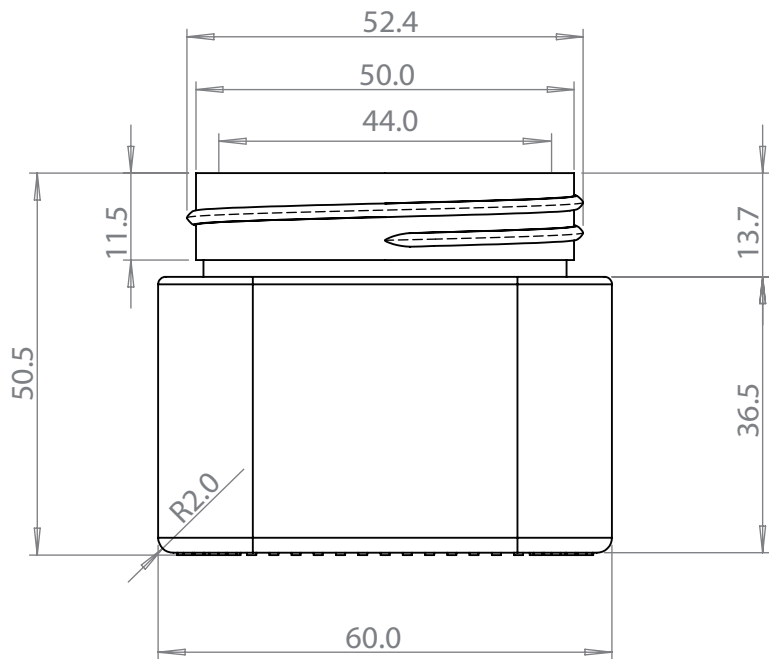

# 20Z GLASS JAR

Jar Tech

D	60mm
H	50.5mm
V	2oz
W	100g

# 20Z GLASS JAR

Cap Tech