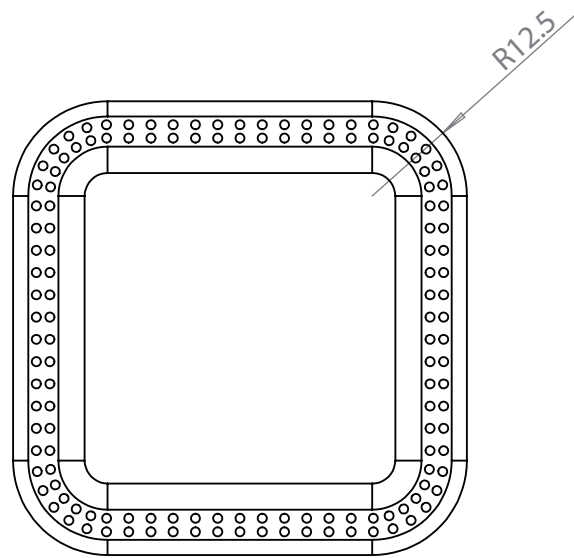

# 20Z GLASS JAR

Jar Tech

D	60mm
H	50.5mm
V	2oz
W	100g

# 20Z GLASS JAR

Cap Tech