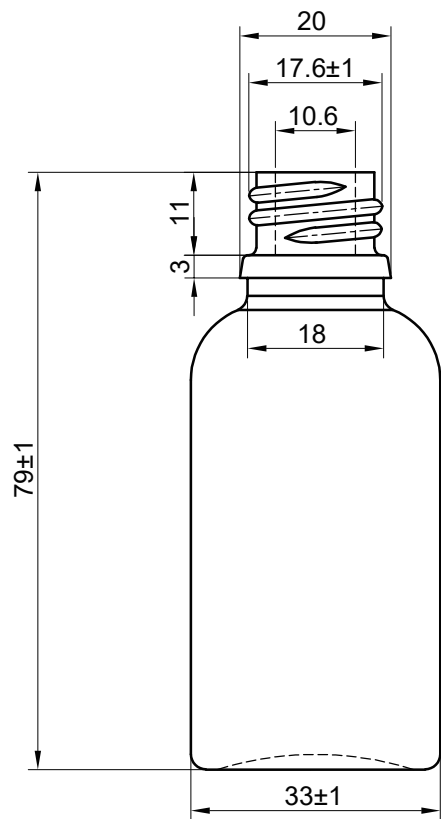

30MLCT

Jar Tech

D	33mm
H	79mm
V	30ml
W	90g

30MLCT

Cap Tech