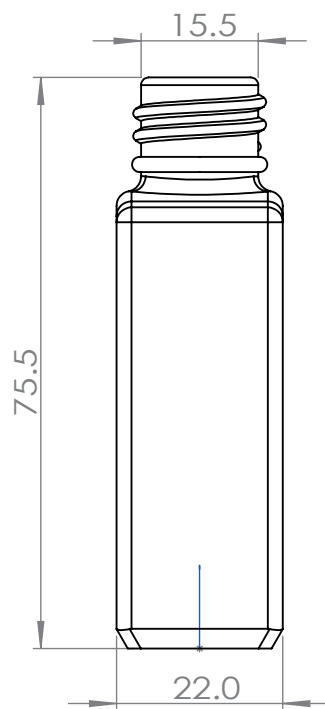

30MLST

Jar Tech

D	44mm
H	75.5mm
V	30ml
W	64g

30MLST

Cap Tech