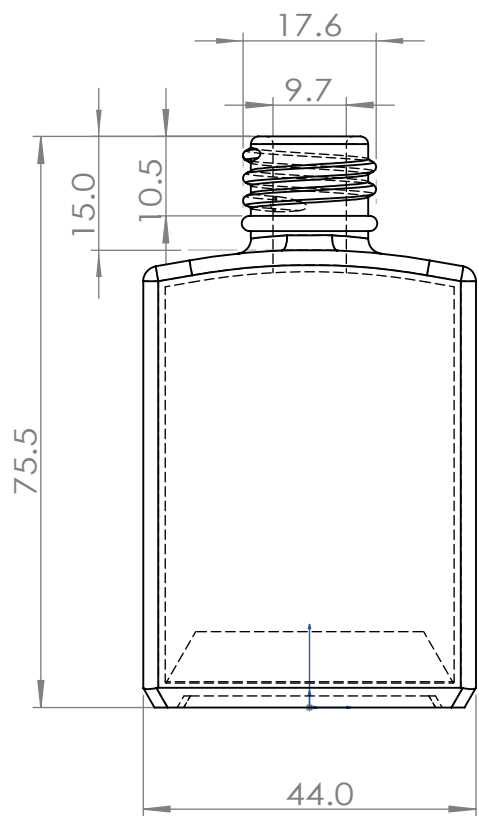

30MLST

Jar Tech

D	44mm
H	75.5mm
V	30ml
W	64g

30MLST

Cap Tech