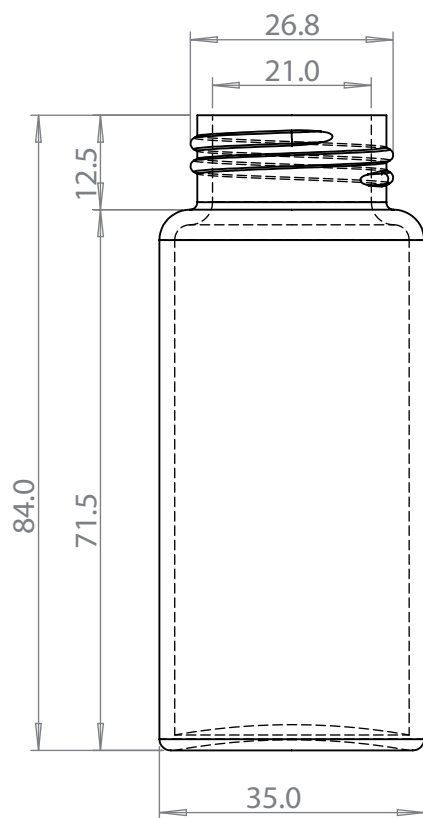

# 35X84 PREROLL

Jar Tech

D	35mm
H	84mm
V	55ml
W	46.8g

# 35X84 PREROLL

Cap Tech

out cap

inner cap