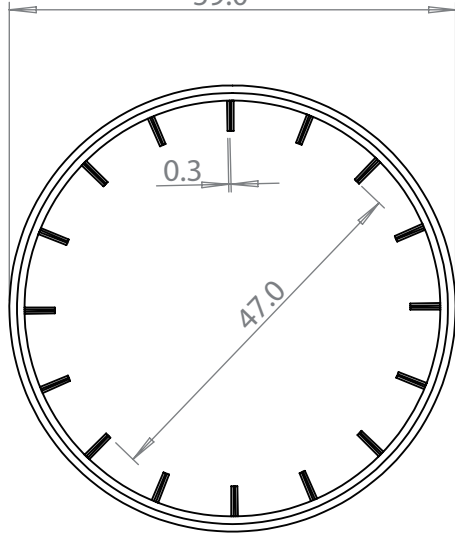

30Z GLASS JAR

Jar Tech

D	60mm
H	54mm
V	3oz
W	90g

30Z GLASS JAR

Cap Tech

out lid
59.0

inner lid
56.4