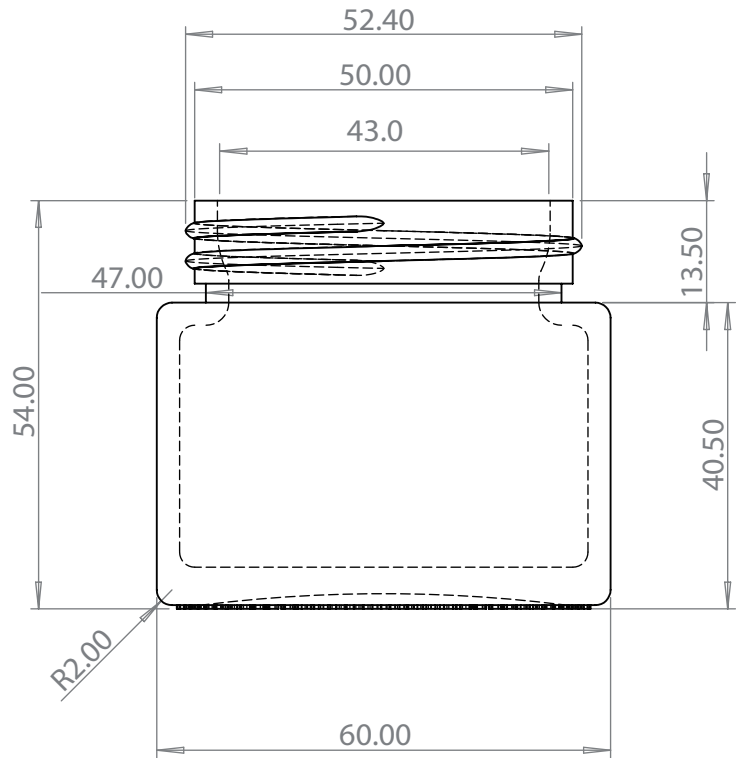

30Z GLASS JAR

Jar Tech

D	60mm
H	54mm
V	3oz
W	90g

30Z GLASS JAR

Cap Tech

out lid
59.0

inner lid
56.4