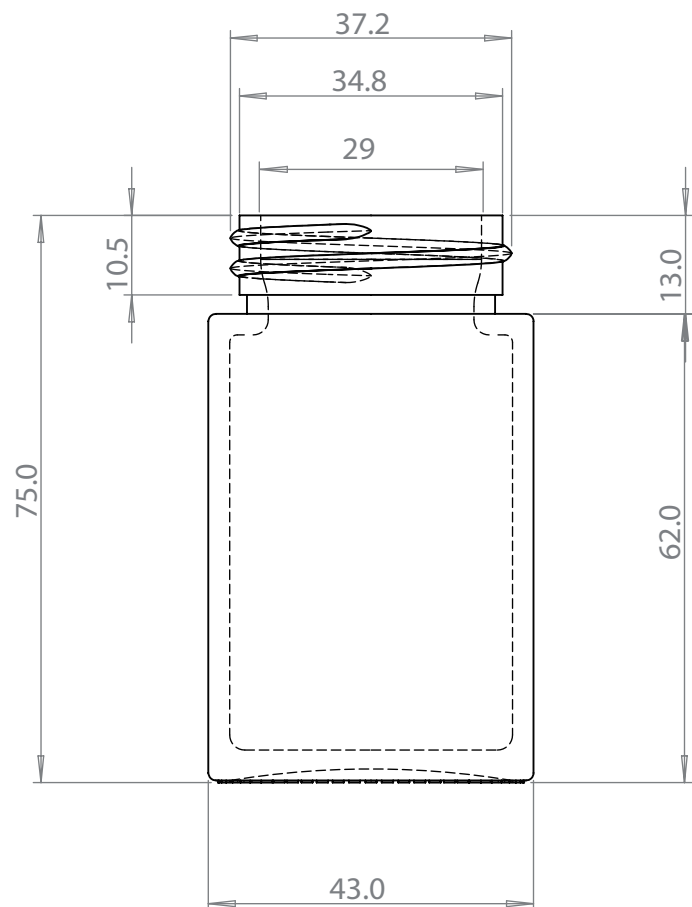

43X75

Jar Tech

| | |
|---|------|
| D | 43mm |
| H | 75mm |
| V | 60ml |
| W | 80g |

43X75

Cap Tech

out cap

inner cap