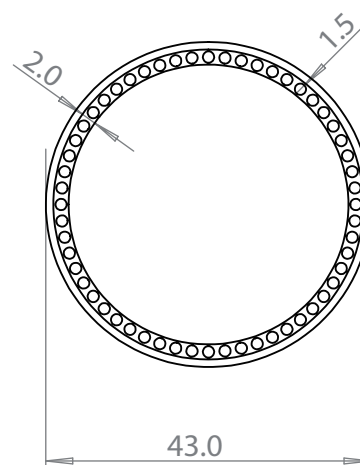

43X75

Jar Tech

| | |
|---|------|
| D | 43mm |
| H | 75mm |
| V | 60ml |
| W | 80g |

43X75

Cap Tech

out cap

inner cap