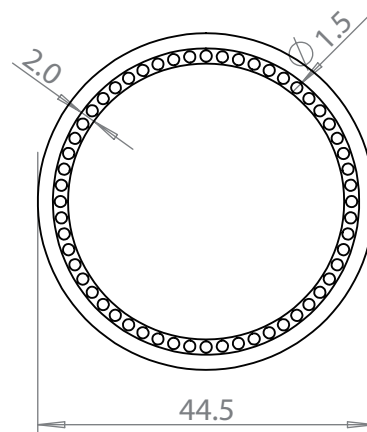

44.5X84

Jar Tech

D	44.5mm
H	84mm
V	80ml
W	85g

44.5X84

Cap Tech

out cap

inner cap