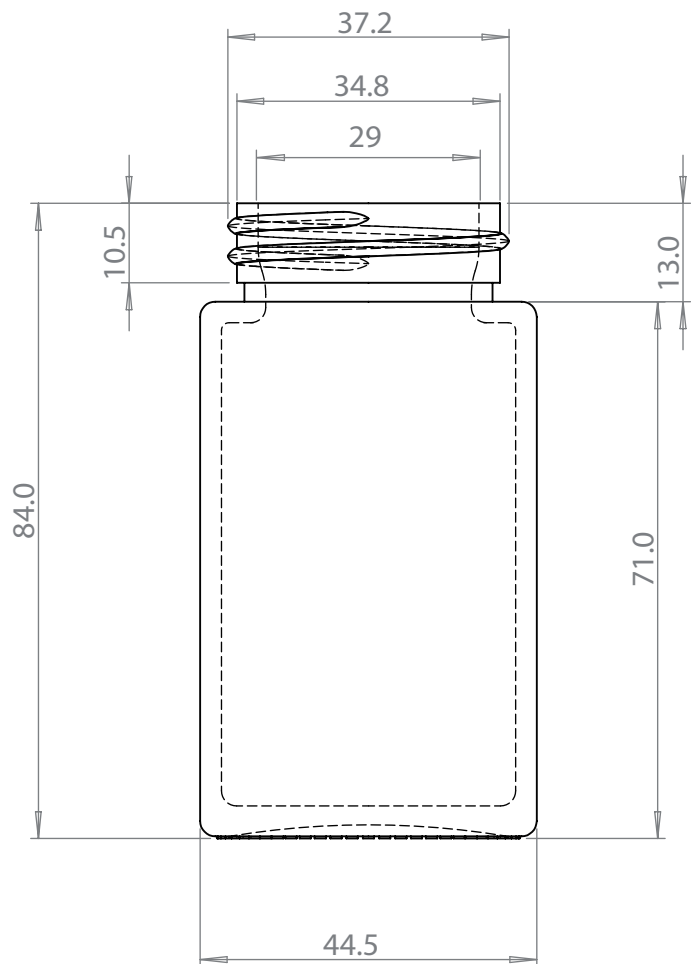

44.5X84

Jar Tech

D	44.5mm
H	84mm
V	80ml
W	85g

44.5X84

Cap Tech

out cap

inner cap