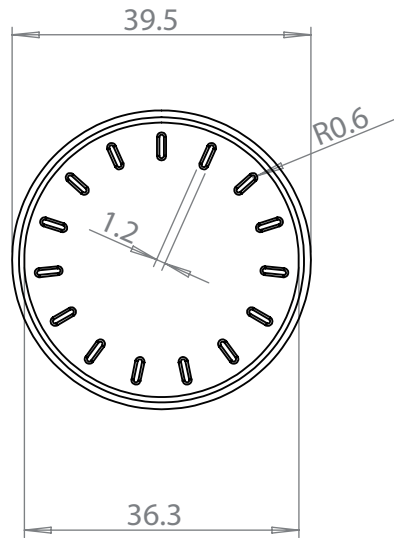

40X68

Jar Tech

D	40mm
H	68mm
V	40ml
W	65g

40X68

Cap Tech

out cap

inner cap