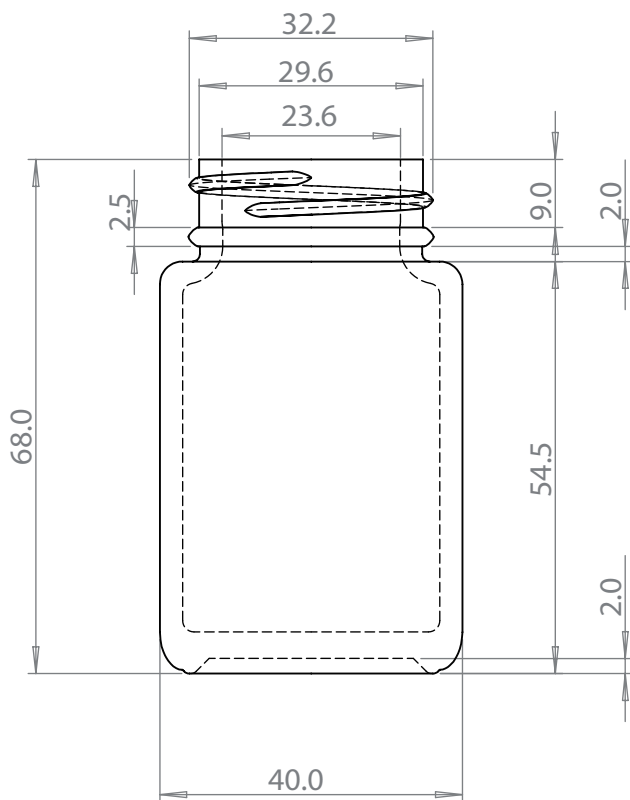

40X68

Jar Tech

D	40mm
H	68mm
V	40ml
W	65g

40X68

Cap Tech

out cap

inner cap