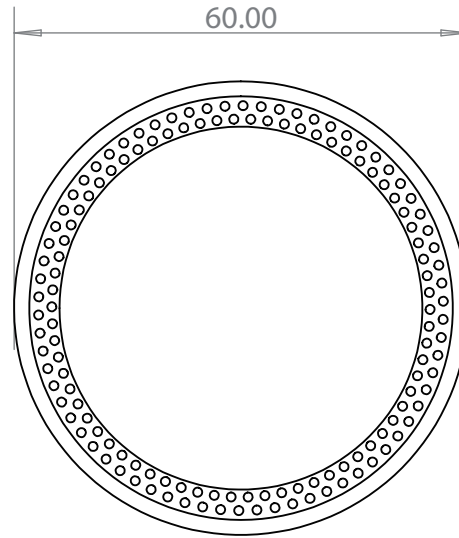

60Z GLASS JAR

Jar Tech

D	60mm
H	99mm
V	6oz
W	150g

60Z GLASS JAR

Cap Tech

out lid
59.0

inner lid
56.4