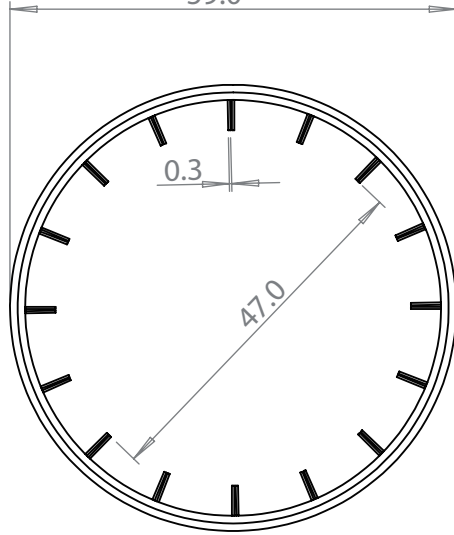

60Z GLASS JAR

Jar Tech

D	60mm
H	99mm
V	6oz
W	150g

60Z GLASS JAR

Cap Tech

out lid
59.0

inner lid
56.4