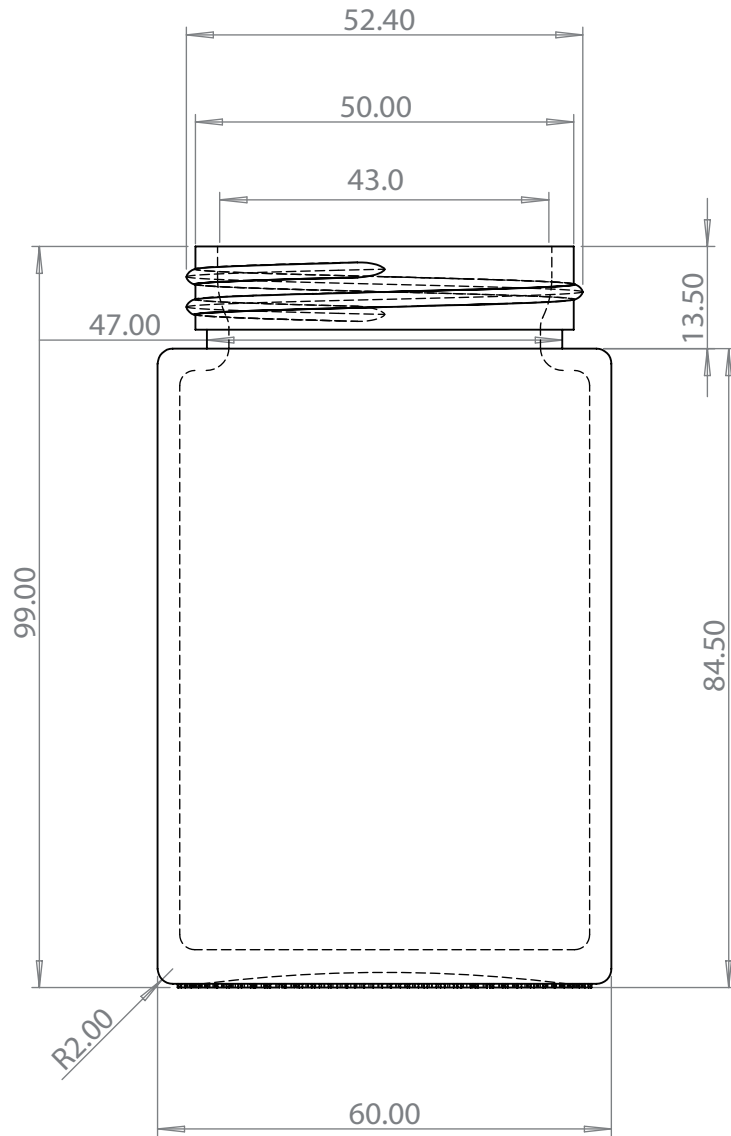

60Z GLASS JAR

Jar Tech

D	60mm
H	99mm
V	6oz
W	150g

60Z GLASS JAR

Cap Tech

out lid
59.0

inner lid
56.4